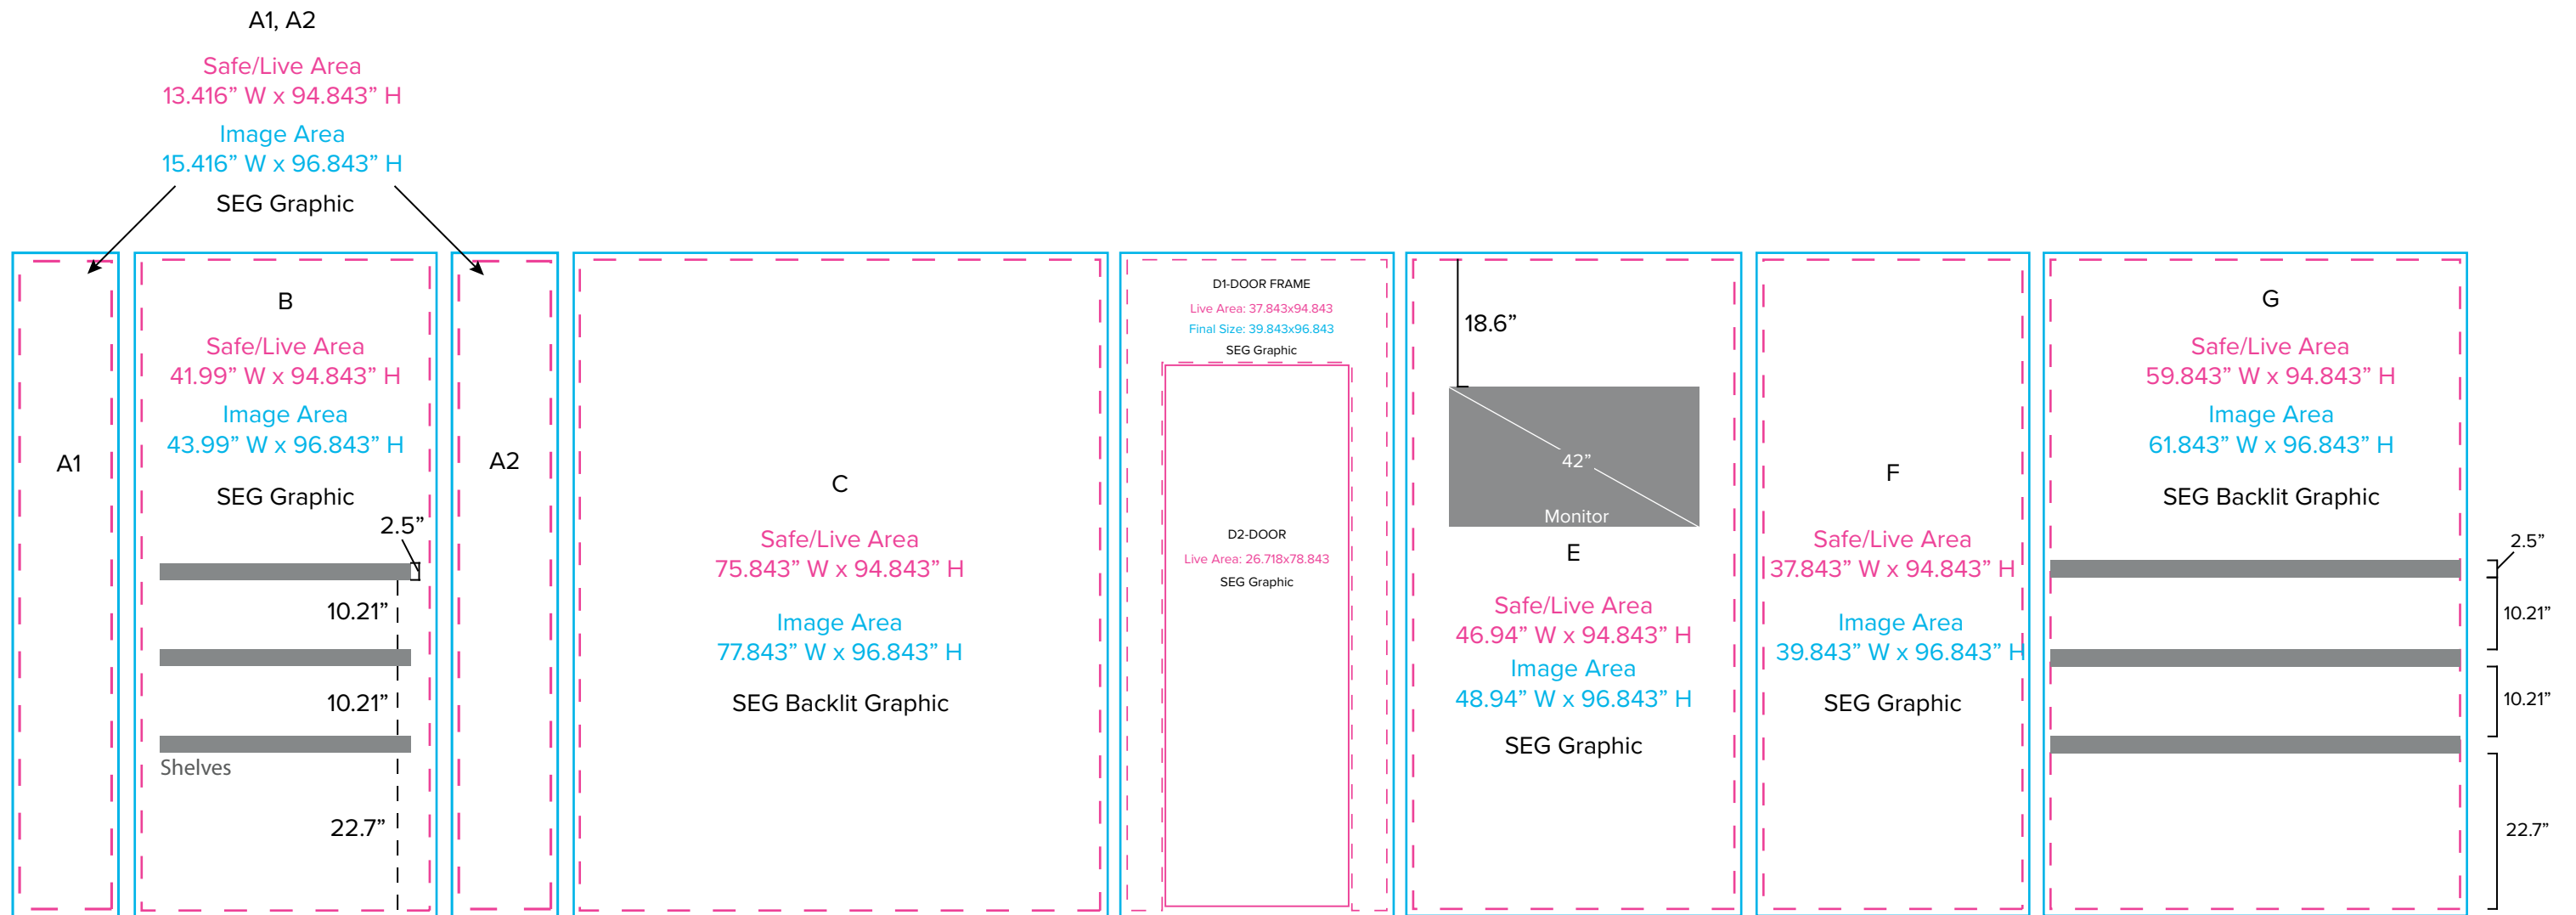

Graphics Template
 10 x 20 Inline Exhibit
 SEG Graphics, SEG Backlit Graphics

NOTE: All Raster Art (jpg, tiff, psd, png, etc.) must be at least 100 dpi at print size.
 Standard kits are often customized. Please check with Customer Service to ensure that this template matches your specific job.

Graphic Template
Lightbox Counter
SEG Backlit Graphic

NOTE: All Raster Art (jpg, tiff,psd, png, etc.) must be at least 100 dpi at print size.
Standard kits are often customized. Please check with Customer Service to ensure that this template matches your specific job.